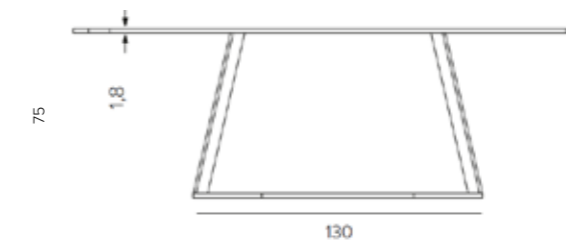

VENETO dining table S
ta1-c1

VENETO dining table M
ta1-c2

VENETO dining table L - extendable
ta1-c3f

VENETO dining table L
ta1-c4f

TECHNICAL SHEETS

tables

TECHNICAL SPECIFICATIONS NAPA + DELPHI TABLES

MDF top and frame with a colored mineral clay finish.