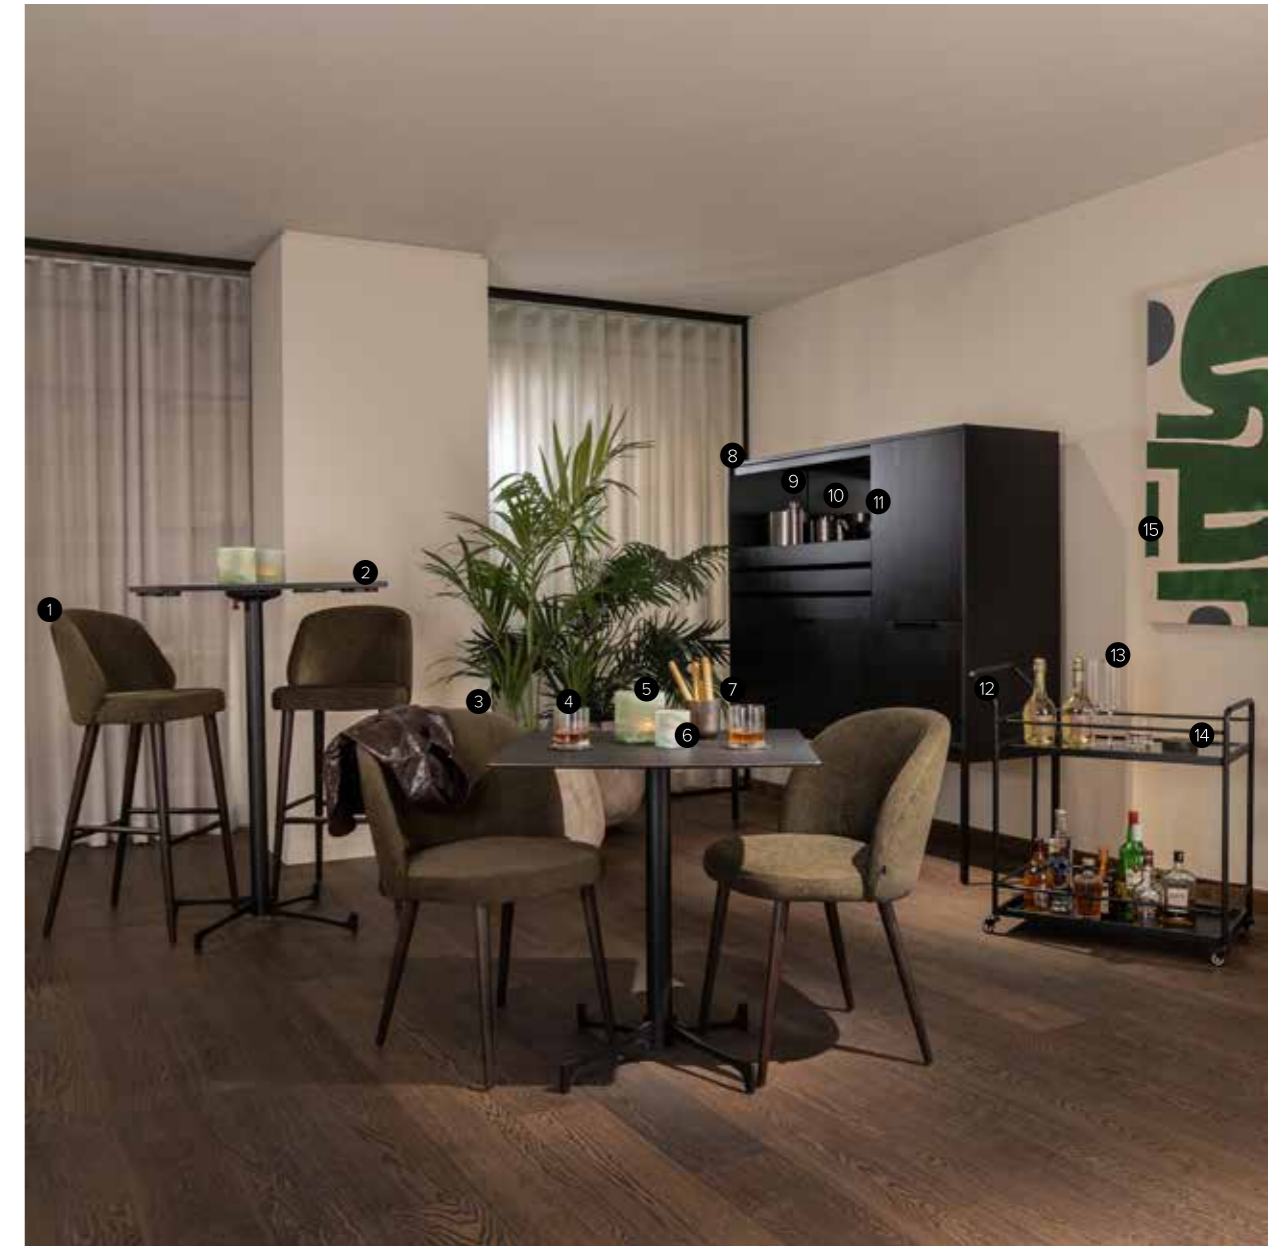

1. 1 **VERGE bar chair** / upholstered - giant 37 fabric, wood / L49 x H105 x W45 cm / F2-T38BR-GT37
2. 2 **JAFFA bistro table** / metal - powdercoated, black HPL top / L70 x H74 x W70 cm / TA2-W9-BLA
3. 3 **NIKO sidechair** / upholstered - giant 37 fabric, beech wood / L57 x H80 x W54 cm / CH1-T10-GT37
4. 4 **REMUS water glass** / handmade glass / D8 x H9 cm / K3-G2-TRA
5. 5 **IPALA tealight M** / glass / D12 x H12 cm / LV1-G11-LGR
6. 6 **IPALA tealight S** / glass / D10 x H10 cm / LV1-G10-LGR
7. 7 **JULIUS coffee cup** / ceramic - glazed / D9 x H9,5 cm / K3-C1-PEW
8. 8 **ABERDEEN bar cabinet** / oak veneer - dark stained, mirror, metal / L160 x H170 x W50 cm / F13-W22-BLA
9. 9 **COSMOPOLITAN wine cooler** / stainless steel - brushed / D20,5 x H20 cm / K3-S3-AN
10. 10 **COSMOPOLITAN ice bucket** / stainless steel - brushed / D16,5 x H17 cm / K3-S5-AN
11. 11 **COSMOPOLITAN cocktail shaker** / stainless steel - brushed / D8 x H24 cm / K3-S4-AN
12. 12 **RIO butlertray** / metal - powdercoated, glass / L40 x H85 x W71 cm / D2-S16-BLA
13. 13 **OTHO champagne glass** / handmade glass / D6,5 x H27 cm / K3-G3-TRA
14. 14 **LEO coasters [6 pcs]** / leather / D10 x H3 cm / K6-L1-PEW
15. 15 **FLUX artwork** / hand painted, canvas on frame / L80 x H3 x W120 cm / EF454