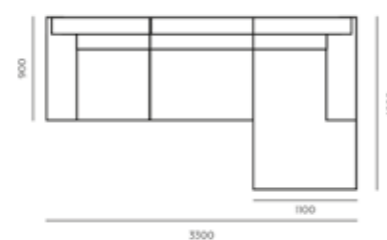

LUGANO right corner sofa
LUG330-160