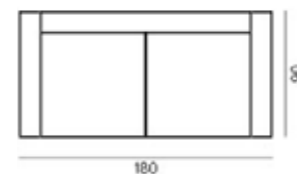

TECHNICAL SHEETS

sofas

TECHNICAL SPECIFICATIONS DAKOTA SOFA

Structural frame: beech, clipboard, wavy spring
Content of seat cushion: foam T30, thickness 16 cm
Content of back rest cushion: granulate + silicone ball
Content of pillows: silicone ball

DAKOTA sofa 180
DAK180

TECHNICAL SPECIFICATIONS LAGOS SLEEPING SOFA

Frame material: beech wood, pine wood, furniture board, fiberboard frame
Leg type: beech wood
Fabric composition: 100% polyester
Springs/belts: upholstery belts
Sew type: various including viping
Seat filling: sleeping function sedaflex 140/10M soam T2838
Back filling: upholstery belts foam T2538 beech wood