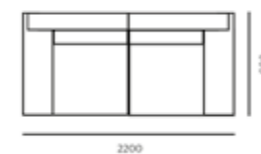

LUGANO sofa 220
LUG220

TECHNICAL SPECIFICATIONS LUGANO MODULAR SOFA + modules

Structural frame: beech wood
Content of seat cushion: HR foam 30kg/m3, Nosag springs
Content of back rest cushion: HR foam 30kg/m3