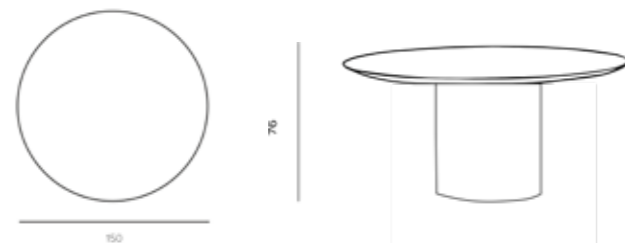

TECHNICAL SHEETS

tables

TECHNICAL SPECIFICATIONS NAPA + DELPHI TABLES

MDF top and frame with a colored mineral clay finish.

LAYA dining table *ta1-c13*