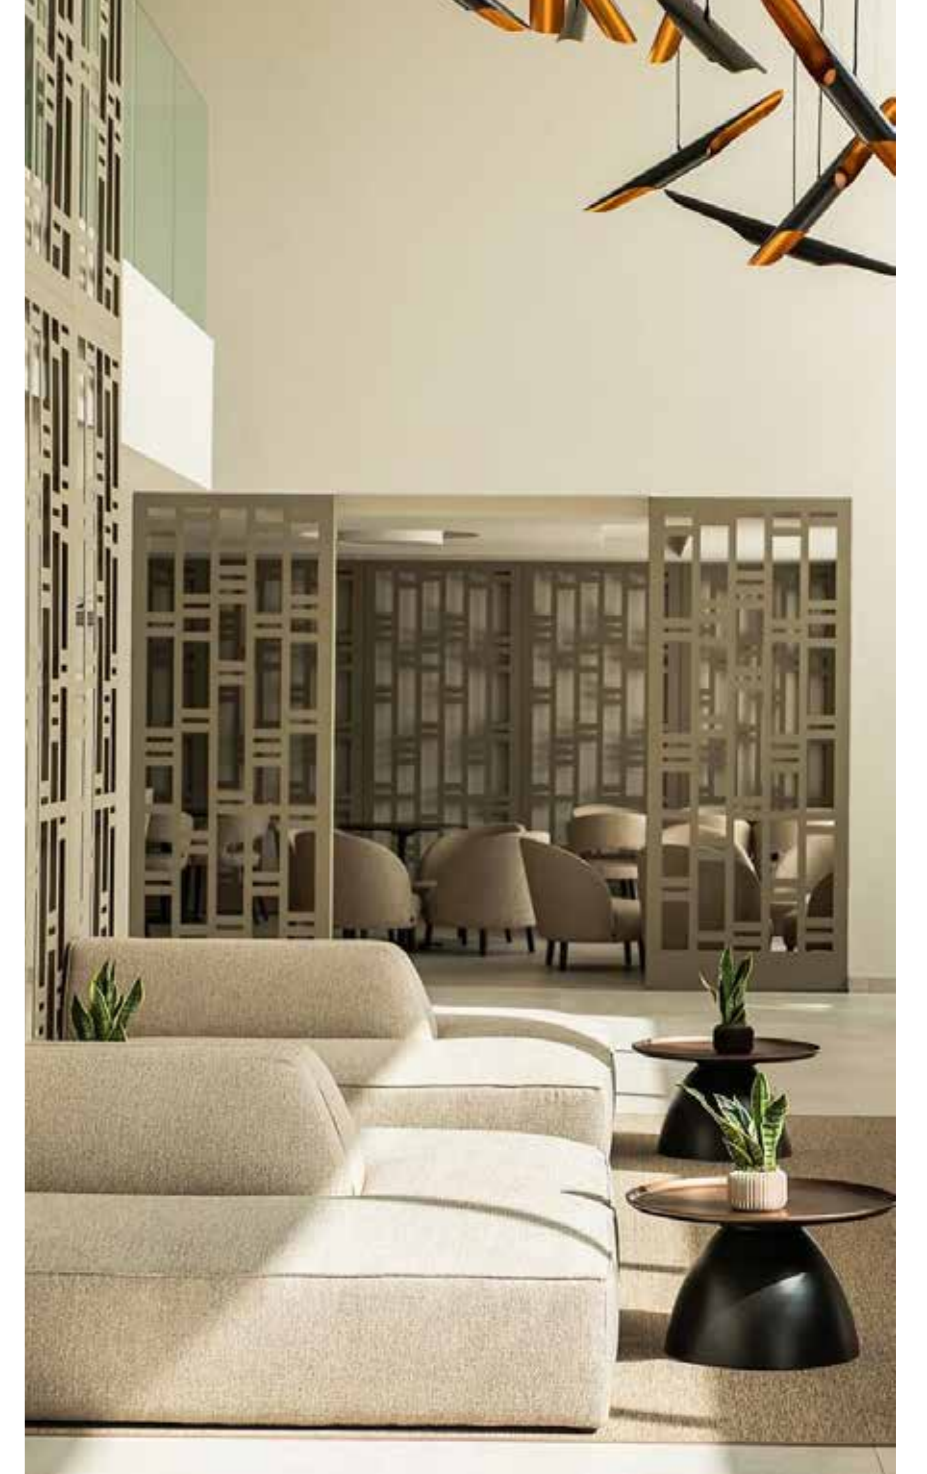

03 | PROJECT DT BY INSUITE

Warm wood elements and neutral upholstery seamlessly blend across the MONZA sofa, BEND chairs, and AYDEN one-seaters, creating a textured and inviting living space. Anchoring it all, the AMMAN dining table is the centerpiece, perfect for extended dinners and refined gatherings.

04 | AMARILLA GOLF RESIDENCES BY VITTORIO SIMONI

Elegance, contemporary design, and leisure in perfect harmony. Located in Santa Cruz de Tenerife you can find luxury stay Amarilla Golf Residences. A unique place for a soothing summer getaway.