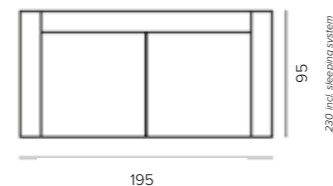

LAGOS sleeping sofa
LAG195

TECHNICAL SPECIFICATIONS LUGANO SOFA

Structural frame: beech wood
Content of seat cushion: HR foam 30kg/m3, Nosag springs
Content of back rest cushion: HR foam 30kg/m3